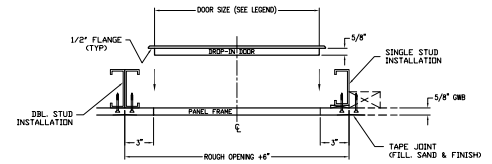

# FG Glass Fiber Reinforced Gypsum Ceiling Access Door

Karp's FG, glass fiber reinforced gypsum access door, is aesthetically pleasing as it is designed to blend seamlessly into a drywall ceiling. Once installed, the FG access door is concealed for a picture perfect appearance, with the necessary accessibility.

- Perfect for Retail
- A Great Commercial Solution
- Meets Design Needs for Hospitality

*Drop-in Access Panel - Typ. Panel Elevations*

*Drop-in Access Panel - Side View (Single/Double stud installation)*

Door Size		Ceiling Opening Size		Weight Per Door	
Inches	mm	Inches	mm	Lbs.	Kg.
12 x 12	305 x 305	18 x 18	457 x 457	9	4.09
18 x 18	457 x 457	24 x 24	610 x 610	11	5
24 x 24	610 x 610	30 x 30	762 x 762	16	7.27