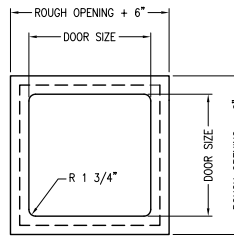

# FG Glass Fiber Reinforced Gypsum Ceiling Access Door

Karp's FG, glass fiber reinforced gypsum access door, is aesthetically pleasing as it is designed to blend seamlessly into a drywall ceiling. Once installed, the FG access door is concealed for a picture perfect appearance, with the necessary accessibility.

- Perfect for Retail
- A Great Commercial Solution
- Meets Design Needs for Hospitality

*Drop-in Access Panel - Typ. Panel Elevations*

*Drop-in Access Panel - Side View (Single/Double stud installation)*

Door Size		Ceiling Opening Size		Weight Per Door	
Inches	mm	Inches	mm	Lbs.	Kg.
12 x 12	305 x 305	18 x 18	457 x 457	9	4.09
18 x 18	457 x 457	24 x 24	610 x 610	11	5
24 x 24	610 x 610	30 x 30	762 x 762	16	7.27