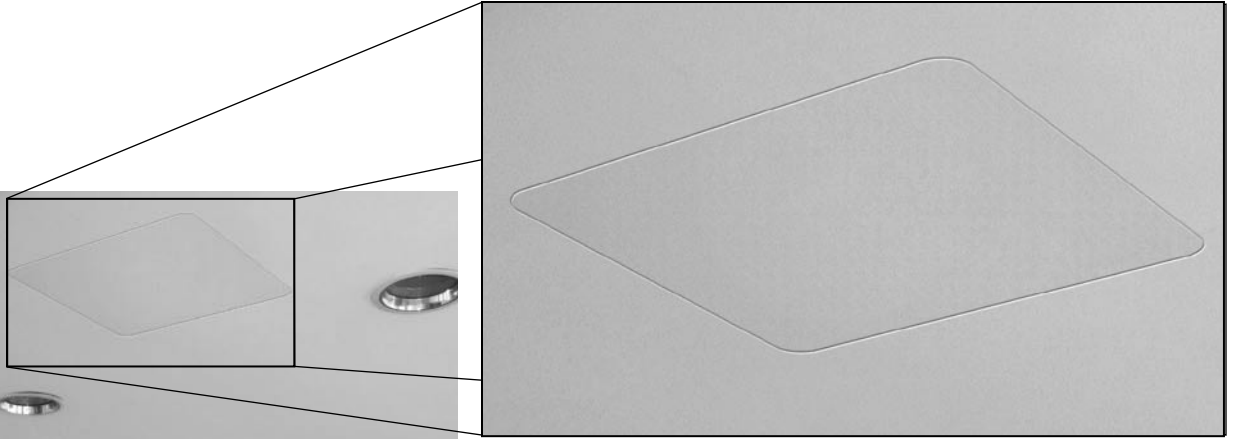

# FG Glass Fiber Reinforced Gypsum Ceiling Access Door

Karp's FG, glass fiber reinforced gypsum access door, is aesthetically pleasing as it is designed to blend seamlessly into a drywall ceiling. Once installed, the FG access door is concealed for a picture perfect appearance, with the necessary accessibility.

- Perfect for Retail
- A Great Commercial Solution
- Meets Design Needs for Hospitality

*Drop-in Access Panel - Typ. Panel Elevations*

*Drop-in Access Panel - Side View (Single/Double stud installation)*